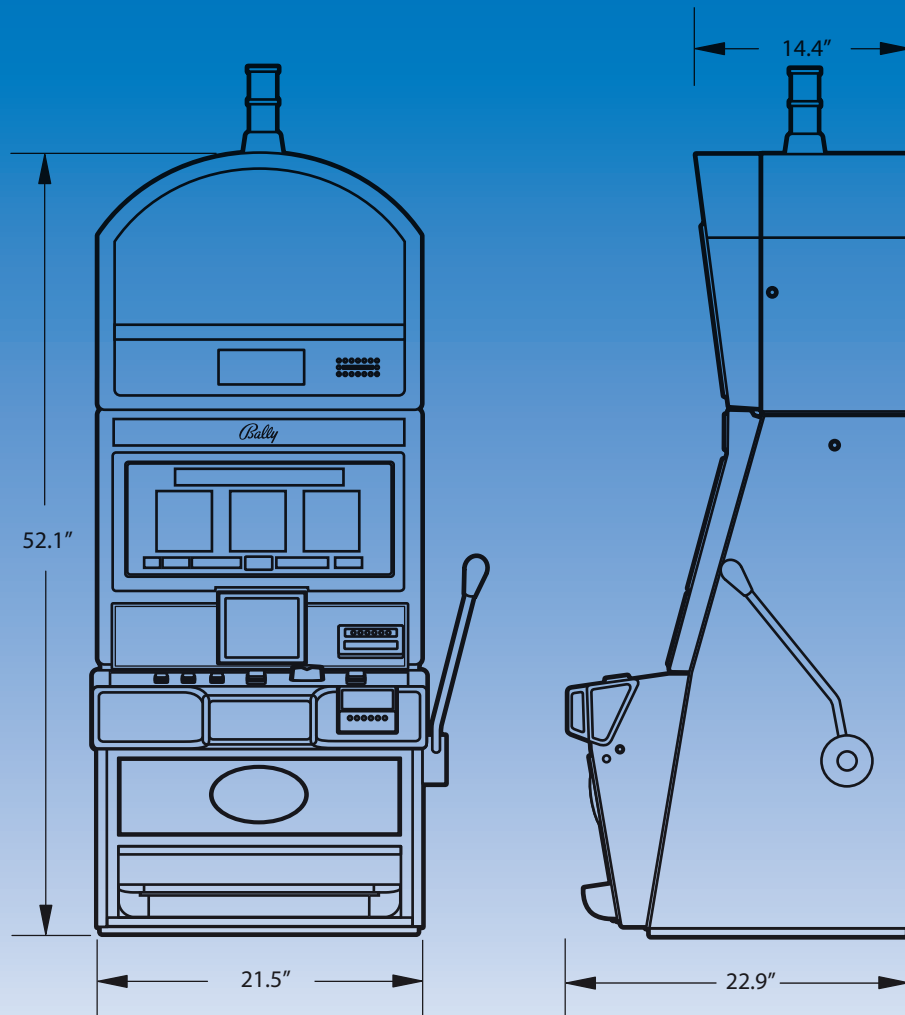

Hardware Specifications

ALPHA

Elite™ • S9C

The **ALPHA Elite™ S9C** focuses reel players on the game. With mechanical reels and a touchscreen monitor centrally located, the player never has to look beyond the middle of the cabinet to take in all the action.

- The S9C offers 3, 4, and 5 reel games along with a 6.3" touchscreen monitor in the center door.
- 52.1" high allowing back-to-back floor configuration with Bally's ALPHA S9000™ steppers and ALPHA M9000™ video cabinets.
- The additional PCI board in the MPU adds support for certain S6000™ themes, with multi-denominational support and up to three percentages per theme.
- Uses Bally's ALPHA OS™ with its user-friendly interface.
- Stereo speakers.
- Supports all major player tracking systems in the top box.
- Common components with Bally's S9000 product line, reducing spares inventory.
- Switched and unswitched outlets included.
- Individual cabinet and main power switches.

RECOMMENDED STAND HEIGHT

19" (483 mm)

CABINET

Weight:	233 lbs (105.6 kg)
Height with Tower Light:	57.60" (1464 mm)
Height without Tower Light:	52.10" (1324 mm)
Width:	21.50" (547 mm)
Depth:	22.86" (581 mm)

SAFETY RATINGS

UL, CSA, CE, FCC

FINISHES AND LAMINATES

Chrome or Gold, Custom laminate

TOWER LIGHTS

2 Tier Short/Tall, 3 Tier, 4 Tier

LOCKS

Top box, Upper cabinet. Lower cabinet, Belly/drop door, Cash box door, Cash box, CPU, CompactFlash® card, Stand, All lock openings are 5/8" x 3/4". Locks 1 1/8" long can be used with spacers to maintain the 1/2" lock length. Dual locks are optional.